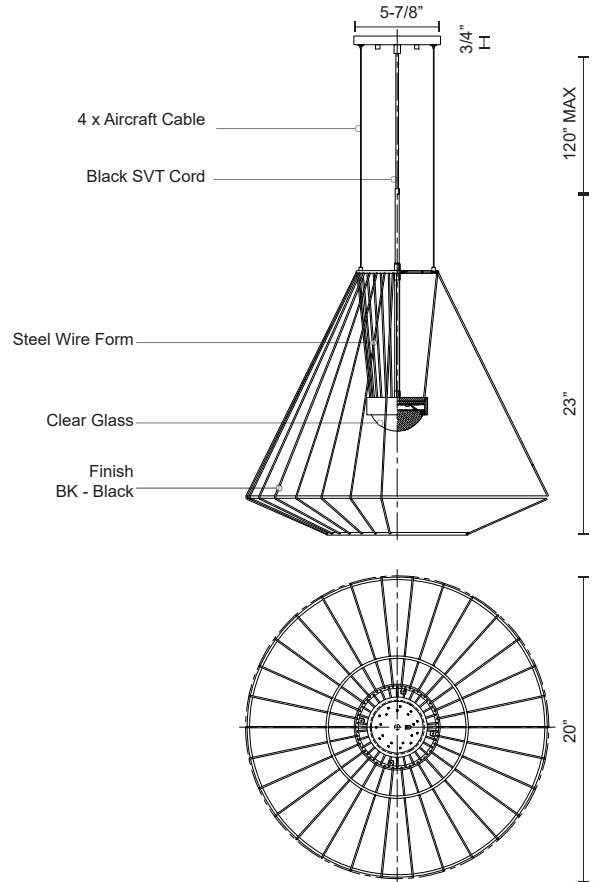

ARCTIC EP68420

PENDANTS

PROJECT

DESCRIPTION

The Arctic collection uses basic wire rod as structure and aesthetic form. The seemingly continuous lines interconnect, creating a complex framework that encapsulates and emphasizes the light source. A substantial glass optic is the focal point of the lamp, augmented by the concentric rings of the lightweight latticework design.

SPECIFICATION DETAILS

Fixture Dimensions	D20" x H23"
Light Source	AC LED Module
Wattage	32W
Total Lumens	2500lm
Delivered Lumens	514lm*
Voltage	120V
Color Temperature	3000K
CRI (Ra)	90CRI
Optional Color Temps	2700K - 5000K Available, Minimum Order Quantities Apply
LED Rated Life	50,000 hours
Dimming	100% - 10%, ELV Dimmer (Not Included)
Glass Details	Clear Convex Glass Lens
Adjustable	Yes
Wire Length	120" Max
Wire Type	Black SVT Cord, Clear Aircraft Cable
Minimum Hang Height	28"
Sloped Ceiling Adaptable	Yes
Location	Wet
Canopy Dimensions	D5-7/8" x H3/4"
Paint Finish	BK02
Finish Option(s)	Black

* For custom options, consult factory for details.

* For warranty information, please visit www.kuzcolighting.com/warranty

COMMENT

KUZCO

CANADA: 19054 28TH AVENUE - SURREY, BC V3Z 6M3

USA: 3035 E. LONE MOUNTAIN ROAD - LAS VEGAS, NV 89081

WWW.KUZCOLIGHTING.COM

© 2018 KUZCO LIGHTING. ALL RIGHTS RESERVED.